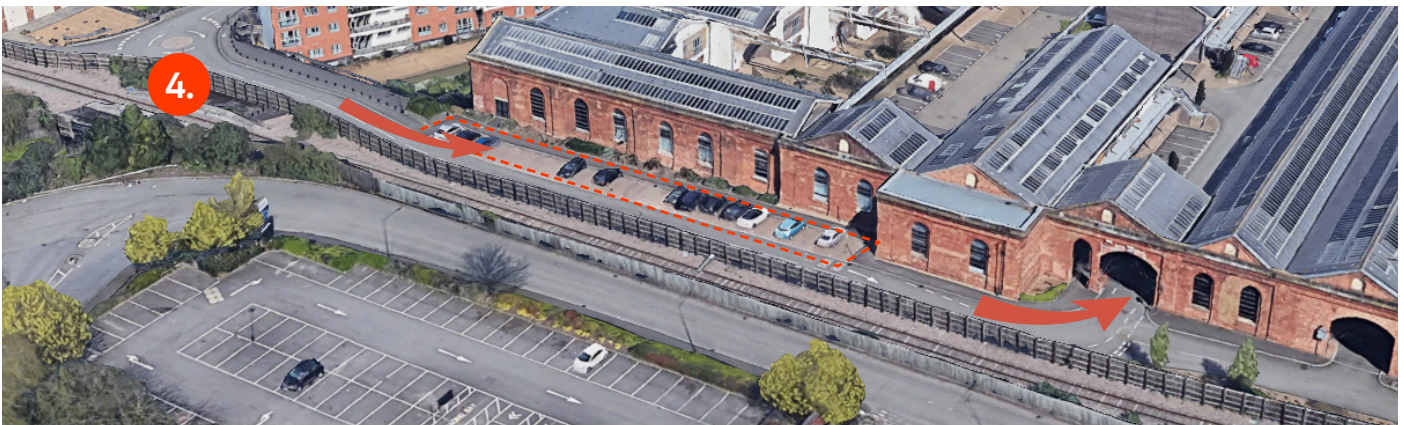

# Office Directions

56 The Triangle, The Carriage Works,  
Wolverton Park Road, Milton Keynes MK12 5FJ

**We look forward to meeting with you, the postcode alone may not bring you right to our door, so here is our guide to assist.**

Depending on the route you take, you should drive under a bridge on Wolverton Park Road when following your Satnav to the postcode. You will see an Old Railway House next to the road you need to take, as below.

---

Follow this road all the way to the top and round **to the right** past the apartment blocks. At the top take **a left** at the small roundabout.

---

You will then see parking spaces on **your left-hand side**, park as far down in these spaces as you can. The parking here is **free for 2 hours**. Then walk down towards the next archway.