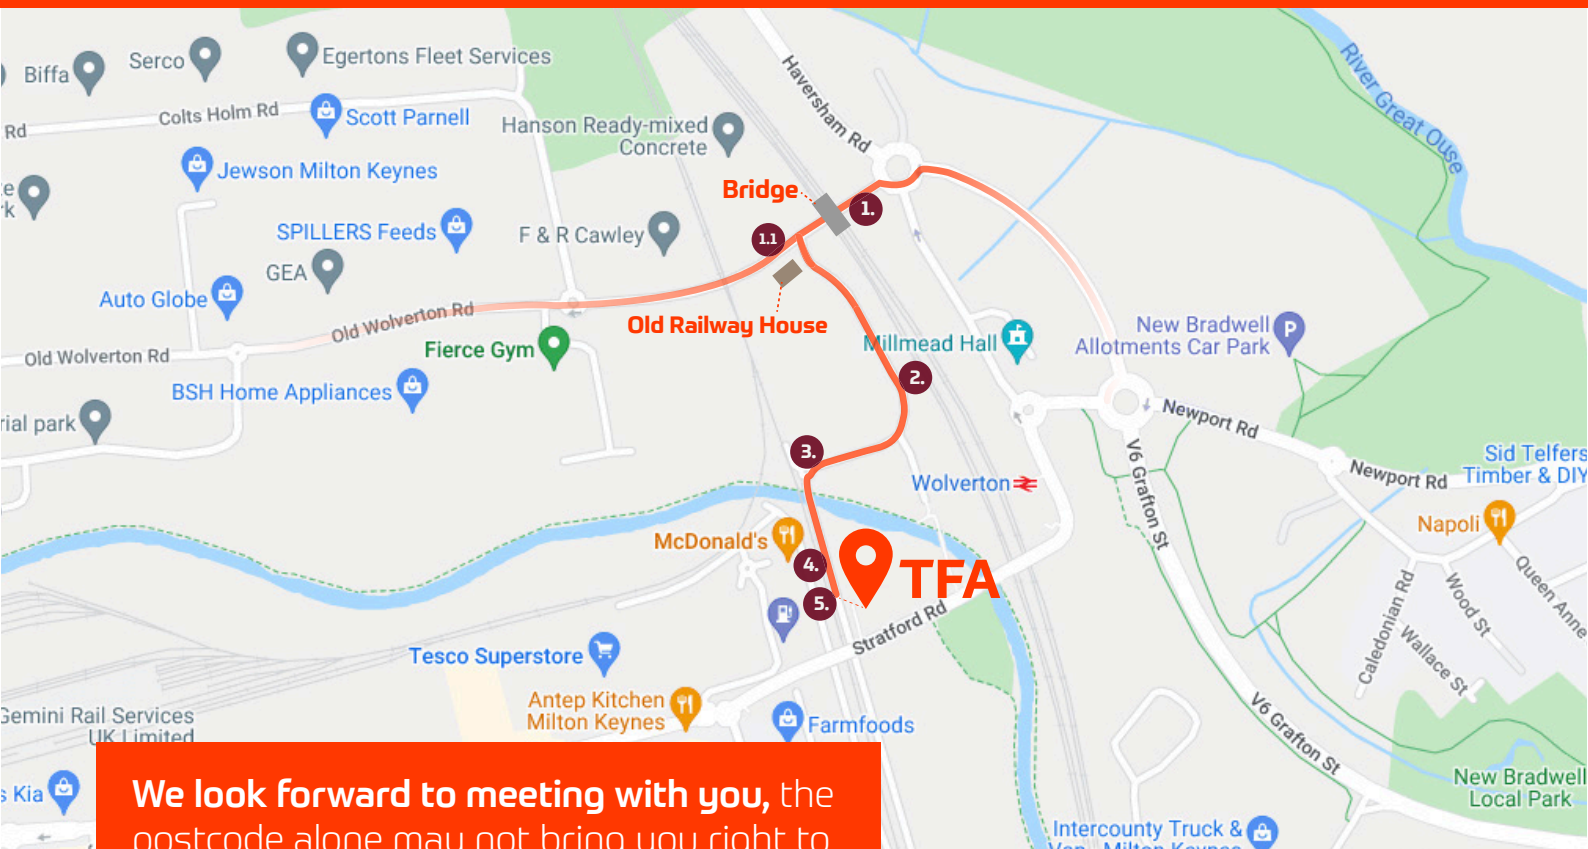

# Office Directions

56 The Triangle, The Carriage Works,  
Wolverton Park Road, Milton Keynes MK12 5FJ

**We look forward to meeting with you, the postcode alone may not bring you right to our door, so here is our guide to assist.**

Depending on the route you take, you should drive under a bridge on Wolverton Park Road when following your Satnav to the postcode. You will see an Old Railway House next to the road you need to take, as below.

---

Follow this road all the way to the top and round **to the right** past the apartment blocks. At the top take **a left** at the small roundabout.

---

You will then see parking spaces on **your left-hand side**, park as far down in these spaces as you can. The parking here is **free for 2 hours**. Then walk down towards the next archway.