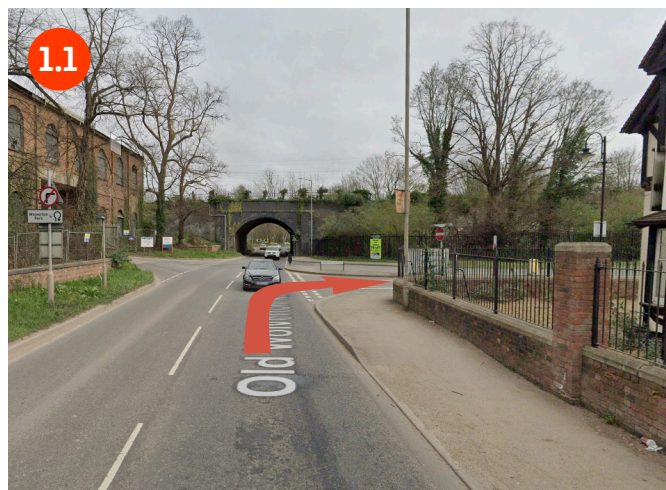

# Office Directions

56 The Triangle, The Carriage Works,  
Wolverton Park Road, Milton Keynes MK12 5FJ

**We look forward to meeting with you, the postcode alone may not bring you right to our door, so here is our guide to assist.**

Depending on the route you take, you should drive under a bridge on Wolverton Park Road when following your Satnav to the postcode. You will see an Old Railway House next to the road you need to take, as below.

---

Follow this road all the way to the top and round **to the right** past the apartment blocks. At the top take **a left** at the small roundabout.

---

You will then see parking spaces on **your left-hand side**, park as far down in these spaces as you can. The parking here is **free for 2 hours**. Then walk down towards the next archway.